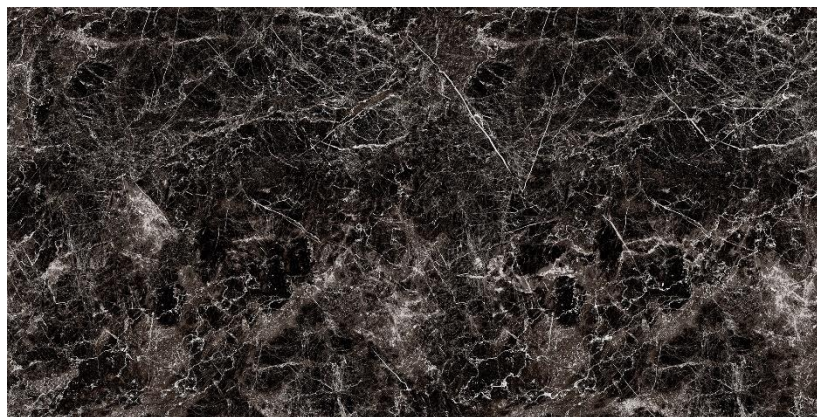

Dakar

60×120

Black

2022 Collection