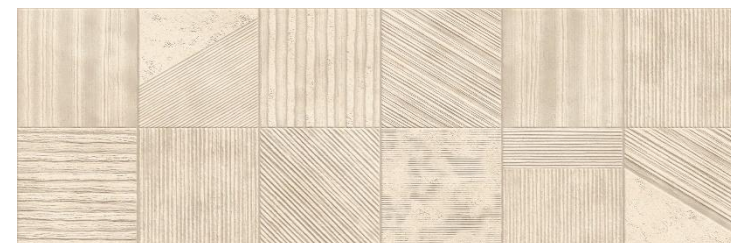

Lancome

40×120

2022 Collection