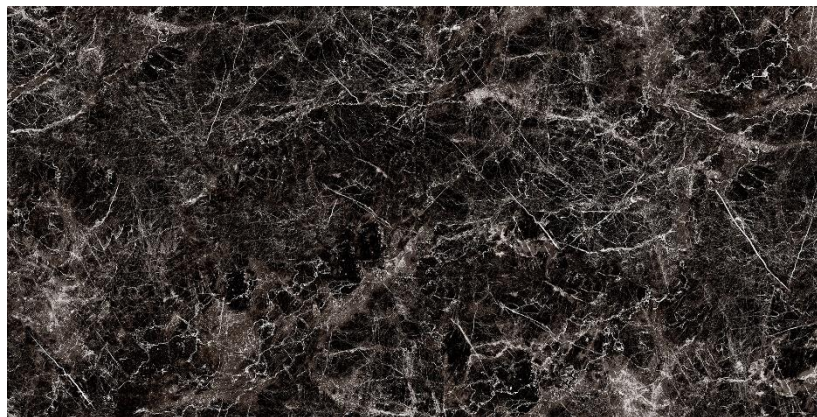

Dakar

60×120

Black

2022 Collection