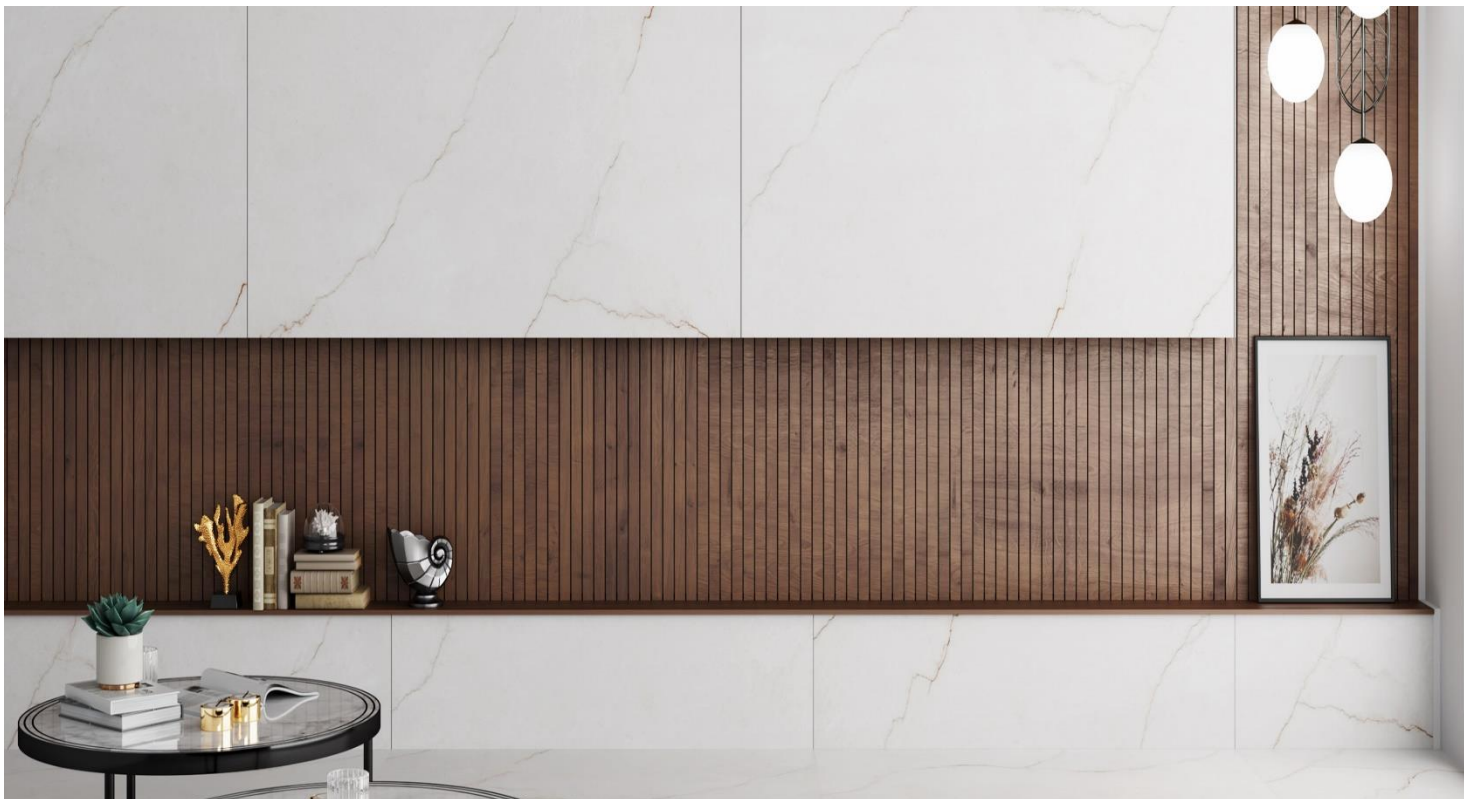

Delvin

60×120