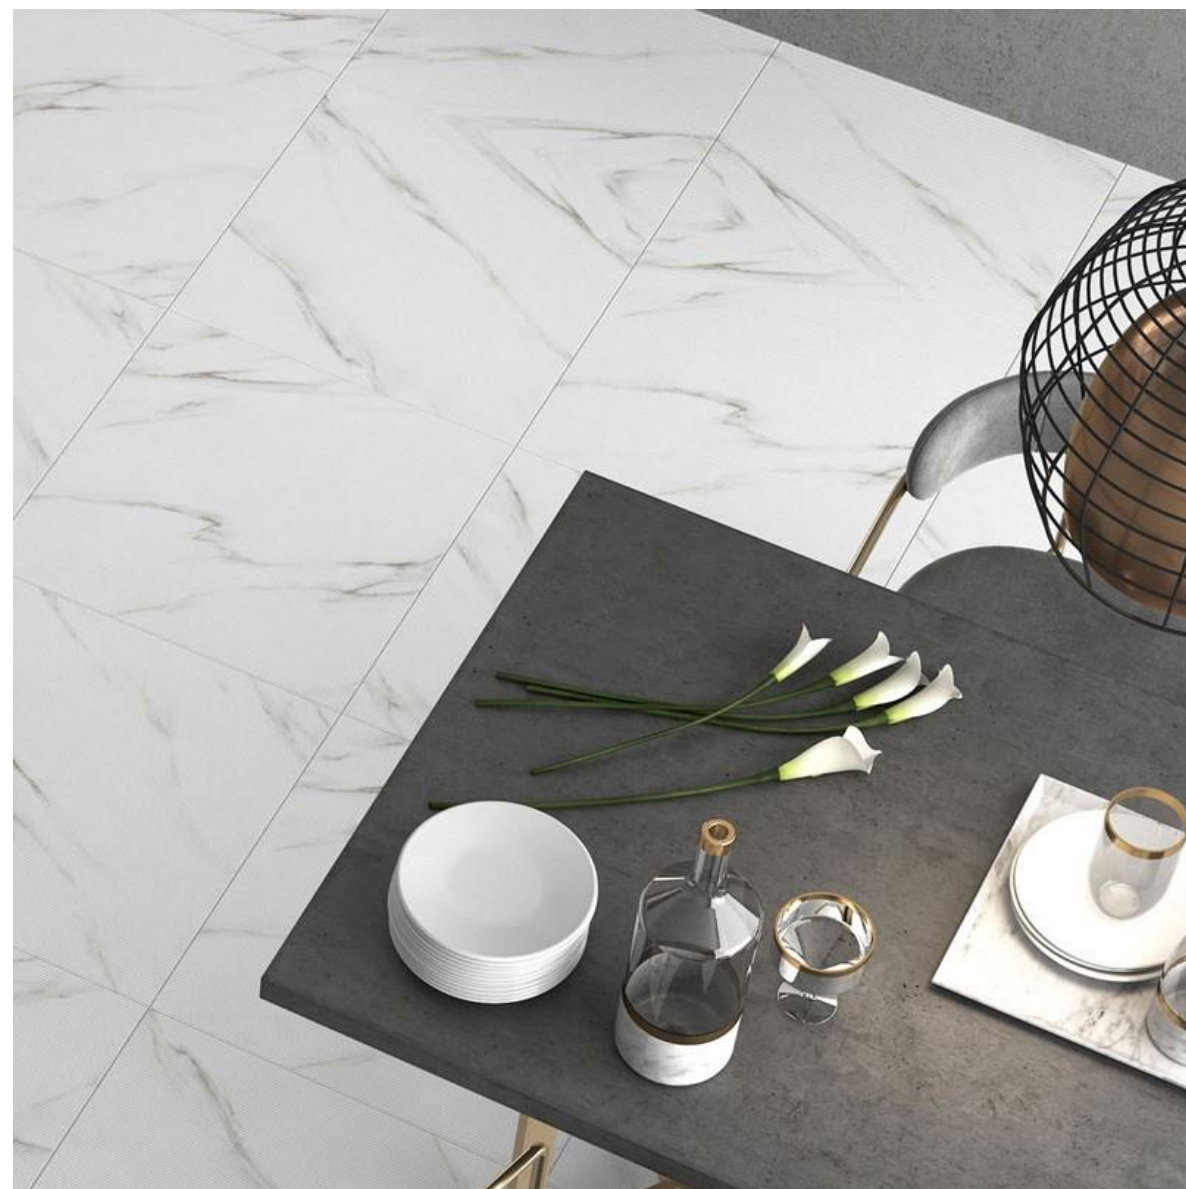

Montana

60×60

White

2022 Collection