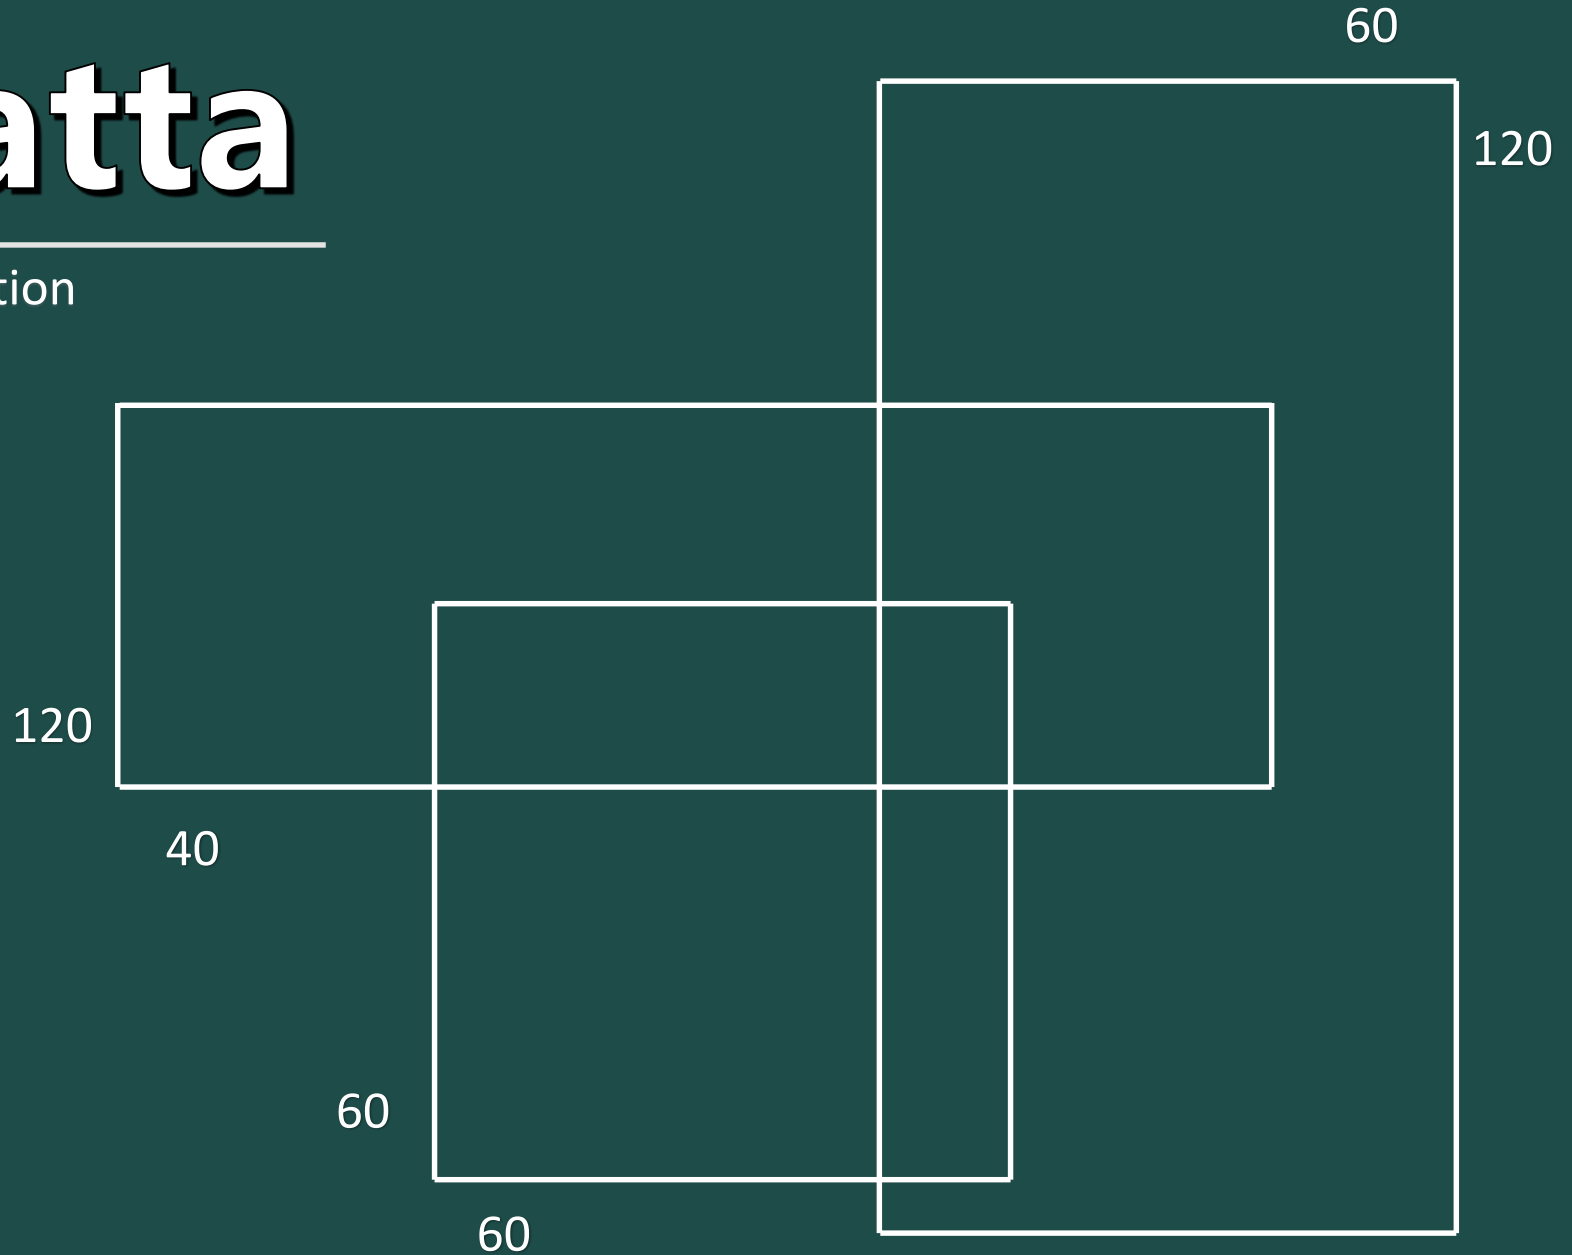

Marble Collection

Matt
Sizes :
40×120
60×60
60×120
(Porcelain)

Calacatta

40×120

White

2022 Collection

Calacatta

60×60